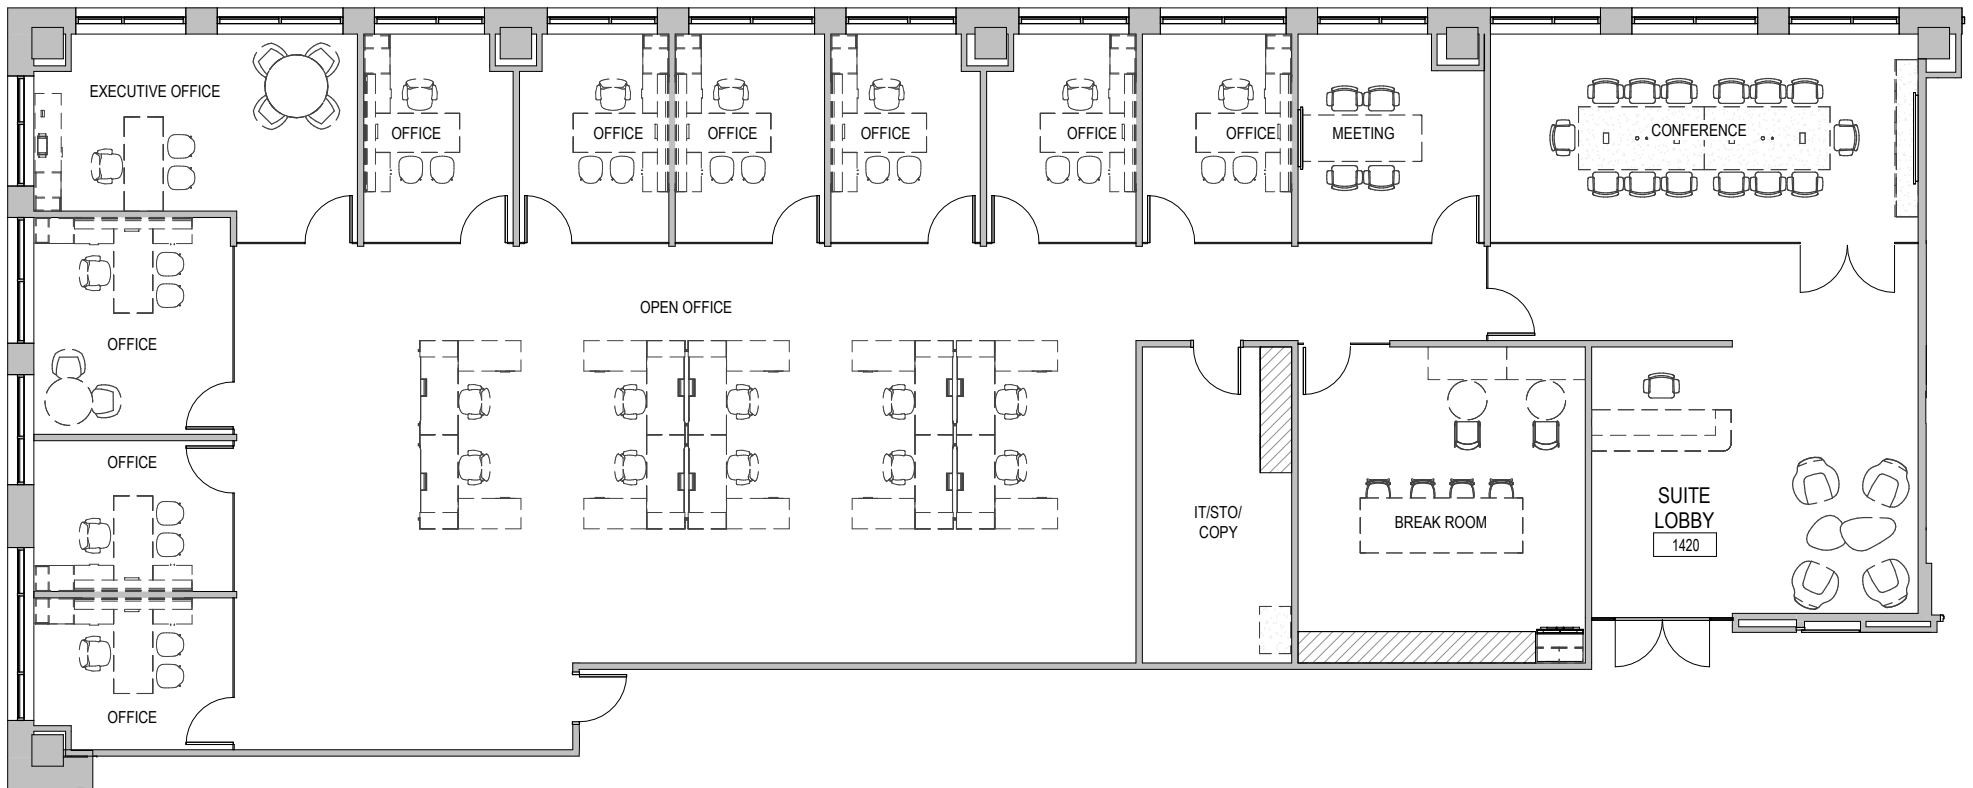

14th FLOOR

SUITE 1420

6,652 RSF

BLANCA COMMERCIAL REAL ESTATE, INC.  
LICENSED REAL ESTATE BROKER | BLANCACRE.COM

CHRISTINA STINE JOLLEY  
954.395.2112  
christina.jolley@blancacre.com

ANDREW ACKERMAN  
954.980.5116  
andrew.ackerman@blancacre.com