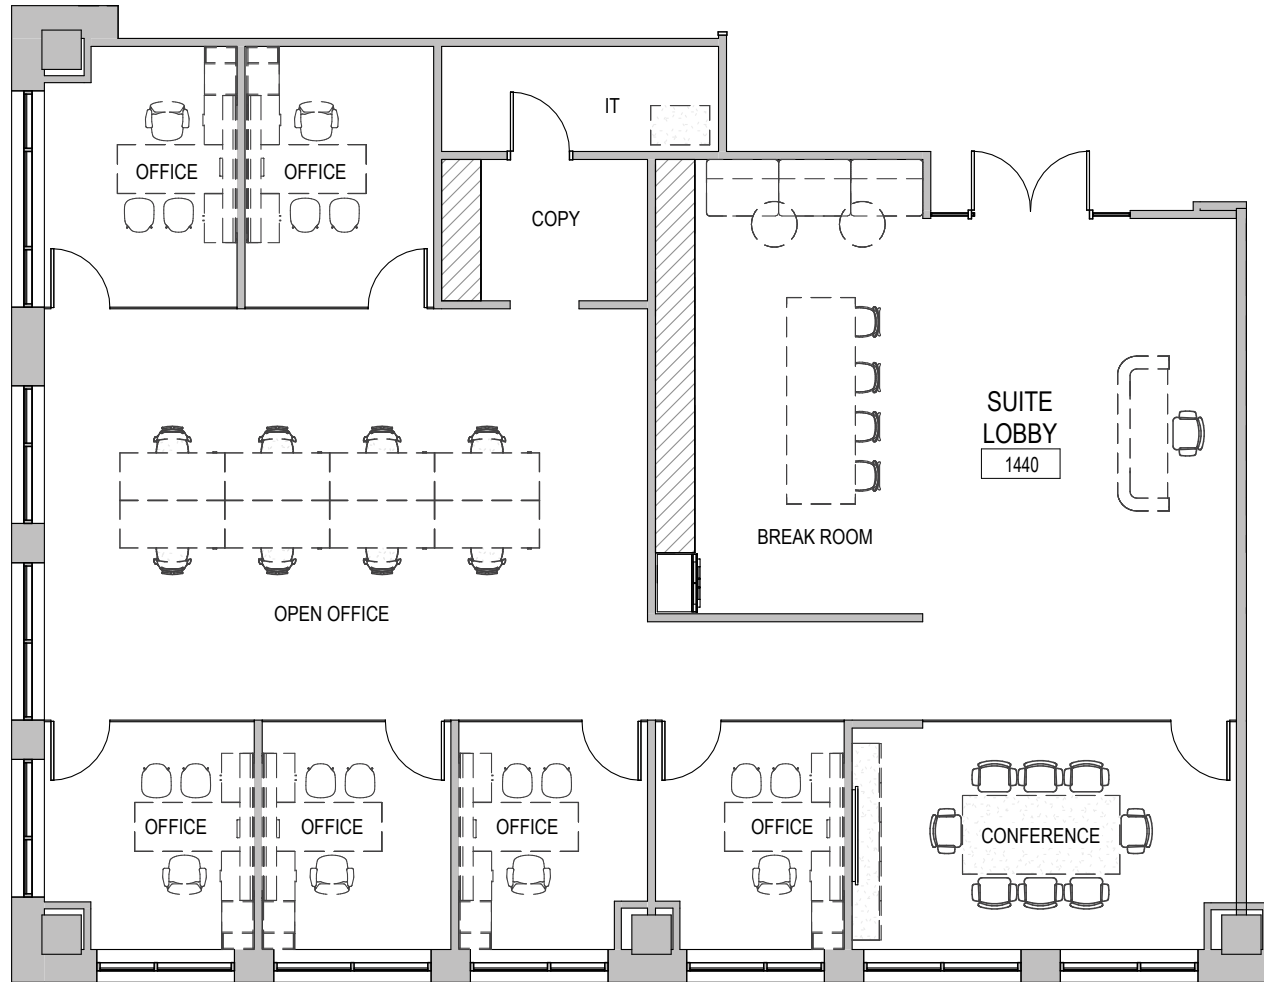

14th FLOOR

SUITE 1440

3,509 RSF

BLANCA COMMERCIAL REAL ESTATE, INC.
LICENSED REAL ESTATE BROKER | BLANCACRE.COM

CHRISTINA STINE JOLLEY
954.395.2112
christina.jolley@blancacre.com

ANDREW ACKERMAN
954.980.5116
andrew.ackerman@blancacre.com