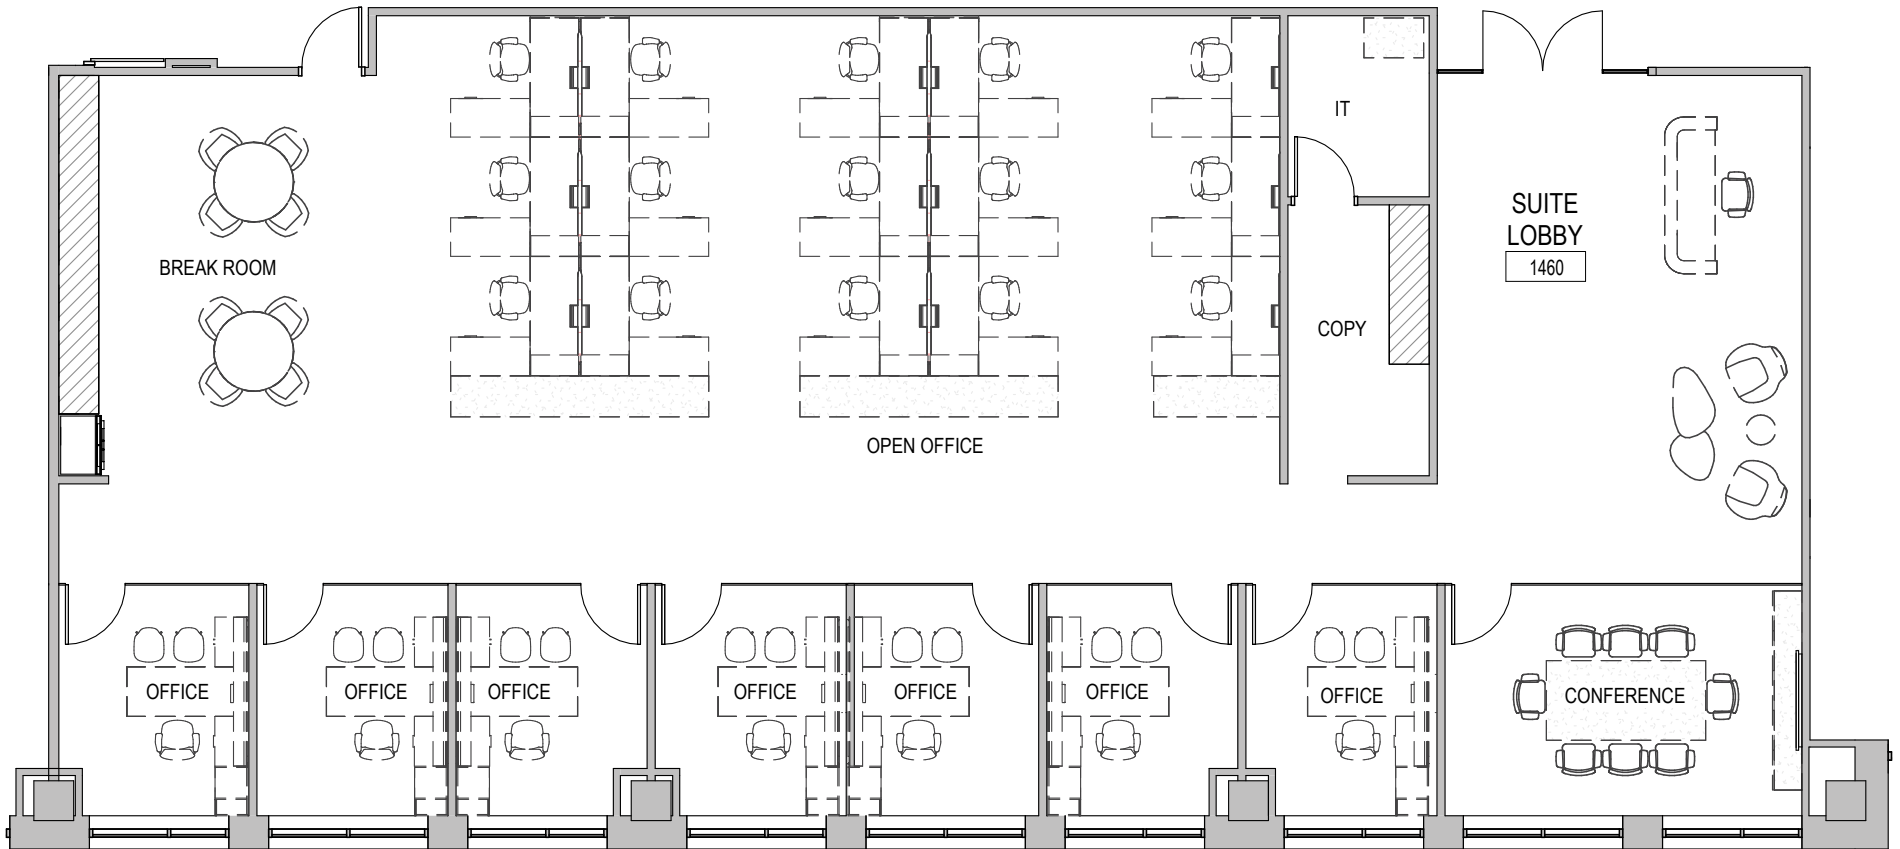

14th FLOOR

SUITE 1460

4,807 RSF

BLANCA COMMERCIAL REAL ESTATE, INC.
LICENSED REAL ESTATE BROKER | BLANCACRE.COM

CHRISTINA STINE JOLLEY
954.395.2112
christina.jolley@blancacre.com

ANDREW ACKERMAN
954.980.5116
andrew.ackerman@blancacre.com