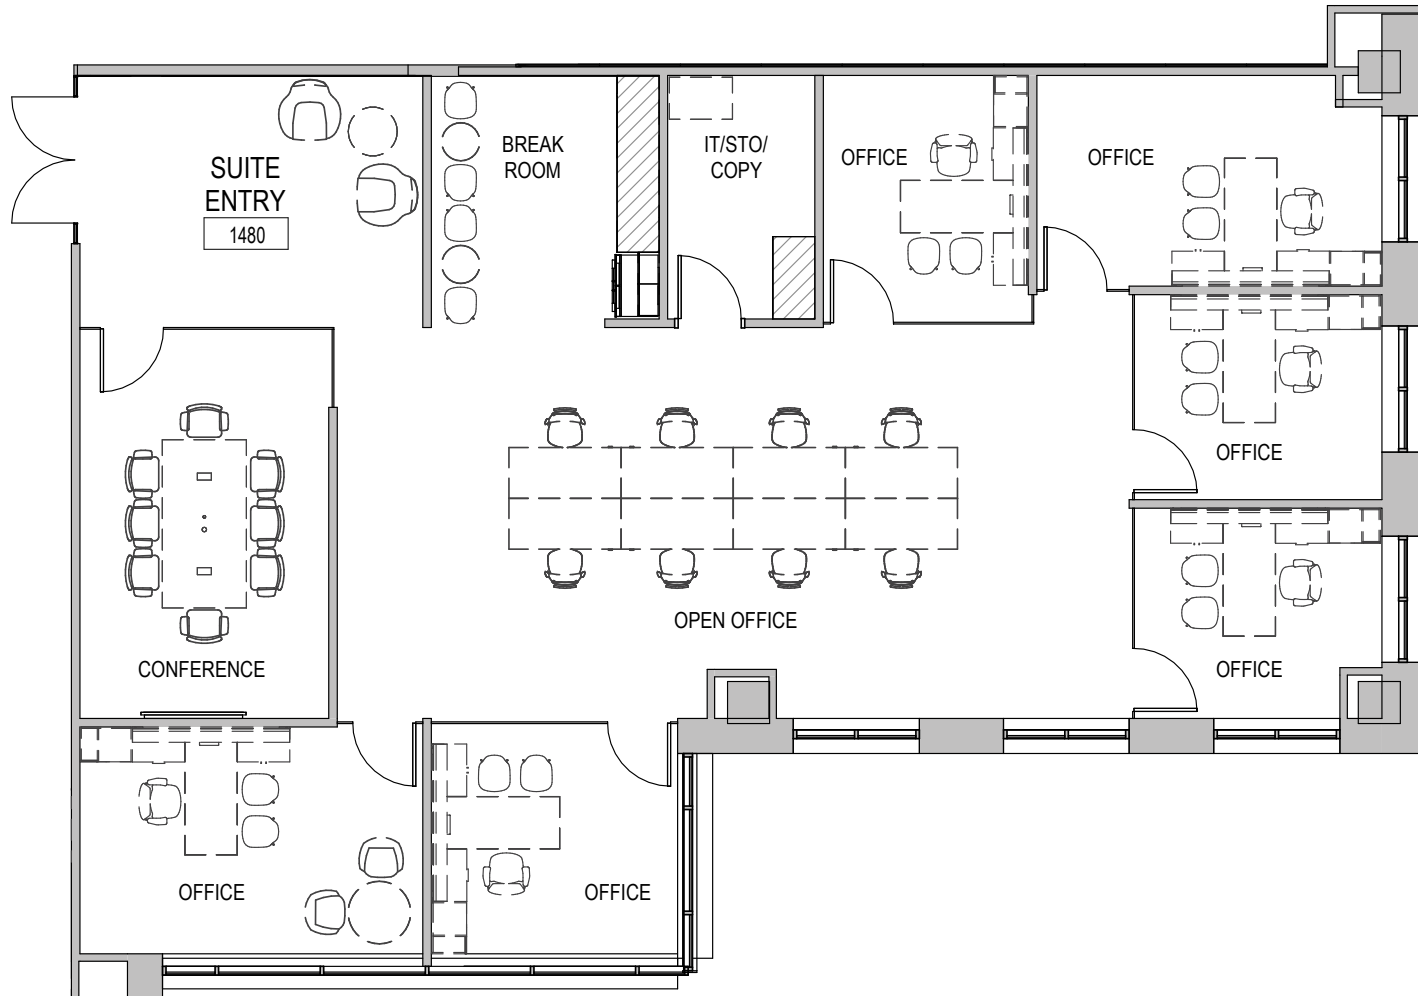

14th FLOOR

SUITE 1480

2,742 RSF

BLANCA COMMERCIAL REAL ESTATE, INC.
LICENSED REAL ESTATE BROKER | BLANCACRE.COM

CHRISTINA STINE JOLLEY
954.395.2112
christina.jolley@blancacre.com

ANDREW ACKERMAN
954.980.5116
andrew.ackerman@blancacre.com