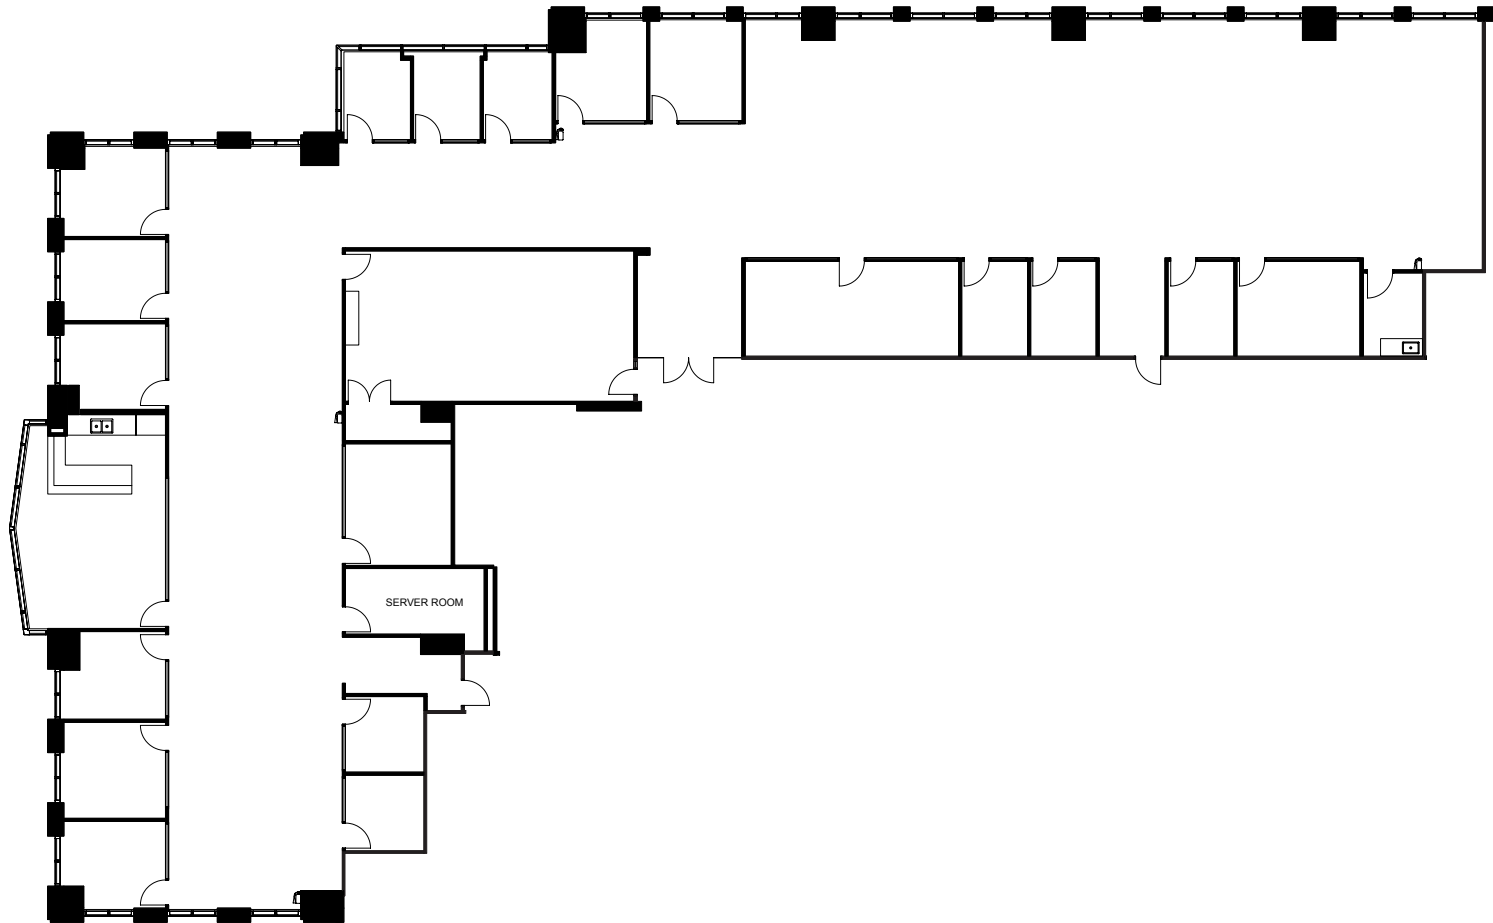

11th FLOOR

SUITE 1100

11,689 SF

BLANCA COMMERCIAL REAL ESTATE, INC.
LICENSED REAL ESTATE BROKER | BLANCACRE.COM

CHRISTINA STINE JOLLEY
954.395.2112
christina.jolley@blancacre.com

ANDREW ACKERMAN
954.980.5116
andrew.ackerman@blancacre.com